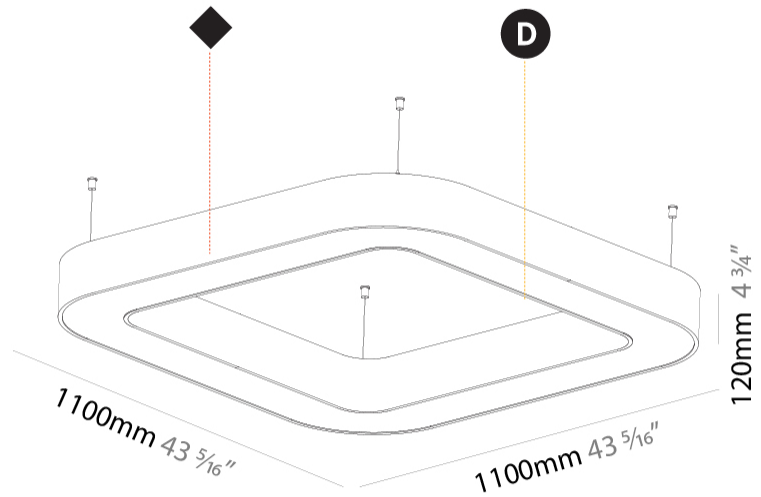

GENERAL

Series: Glorious
Subseries: Glorious Quantum
Brand: Prolicht
Division: Architectural
Mounting Type: Suspension
Mounting Location: Ceiling
Subcategory: Ambient

PHYSICAL

Shape: Square
Length (mm): 1100
Length (in): 43 5/16
Width (mm): 1100
Width (in): 43 5/16
Height (mm): 120
Height (in): 4 3/4
Max. Overall Height (mm): 2120
Max. Overall Height (in): 83 7/16
Light Distribution: Direct
Weight (kg): 13.125
Weight (lbs): 28.88
Diffuser: PMMA - Opal or Micro-Prism
Fixture Finish: SSR / BKV / CWI / CRY / HAB / LAG / UFT / ITA / RUA / RUR / MIC / FTG / MYG / TWT / LOD / PUS / FRO / FUP / KIA / POP / BLS / SPG / MEY / GOH / GUM / CHC / COM / ABZ / JAG / OBR / MOS / ROR
Fixture Material: Aluminum

ELECTRICAL

Lamp Type: LED (Zhaga Standard)
Input Wattage (W): 60
Total Output Wattage (W): 48 / 38.4 (3500K)
Dimming: Non-Dimming / Phase Dimming (120Vac only) / 0-10V Dimming
Driver Included: Yes
Driver Location: Integrated
Driver Type: Constant Current - 120 / 277Vac
Driver Class: Class 2
Input Voltage (V): 120 - 277
Constant Current (MA): 350 / 1200 (3500K)

LED

Color Temperature (°K): 3000 / 3500 / 4000
Max. Delivered Lumen (lm): 5540 / 5733 / 5850
CRI: >80 CRI
Efficiency (%): 65
Lamp Life (hrs): 50000

OPTICAL

RATINGS AND CERTIFICATIONS

Certified By: Certified for North American Standards
IP rating: IP20