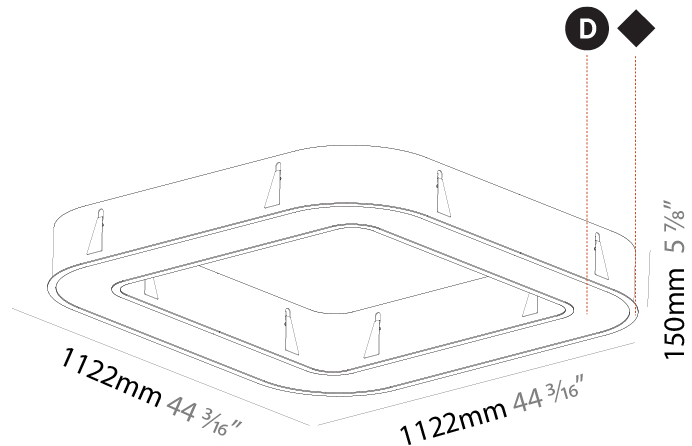

GENERAL

Series: Glorious
Subseries: Glorious Quantum
Brand: Prolicht
Division: Architectural
Mounting Type: Recessed
Mounting Location: Ceiling
Subcategory: Ambient

PHYSICAL

Shape: Square
Length (mm): 1122
Length (in): 44 ³/₁₆"
Width (mm): 1122
Width (in): 44 ³/₁₆"
Height (mm): 150
Height (in): 5 ⁷/₈"
Min. Recessing Depth (mm): 160
Min. Recessing Depth (in): 6 ⁵/₁₆"
Light Distribution: Direct
Weight (kg): 16.085
Weight (lbs): 35.39
Diffuser: PMMA - Opal or Micro-Prism
Fixture Finish: SSR / BKV / CWI / CRY / HAB / LAG / UFT / ITA / RUA / RUR / MIC / FTG / MYG / TWT / LOD / PUS / FRO / FUP / KIA / POP / BLS / SPG / MEY / GOH / GUM / CHC / COM / ABZ / JAG / OBR / MOS / ROR
Fixture Material: Aluminum

ELECTRICAL

Lamp Type: LED (Zhaga Standard)
Input Wattage (W): 60
Total Output Wattage (W): 48 / 38.4 (3500K)
Dimming: Non-Dimming / Phase Dimming (120Vac only) / 0-10V Dimming
Driver Included: Yes
Driver Location: Integrated
Driver Type: Constant Current - 120 / 277Vac
Driver Class: Class 2
Input Voltage (V): 120 - 277
Constant Current (MA): 350 / 1200 (3500K)

LED

Color Temperature (°K): 3000 / 3500 / 4000
Max. Delivered Lumen (lm): 5540 / 5733 / 5850
CRI: >80 CRI
Efficiency (%): 65
Lamp Life (hrs): 50000

OPTICAL

RATINGS AND CERTIFICATIONS

Certified By: Certified for North American Standards
IP rating: IP20